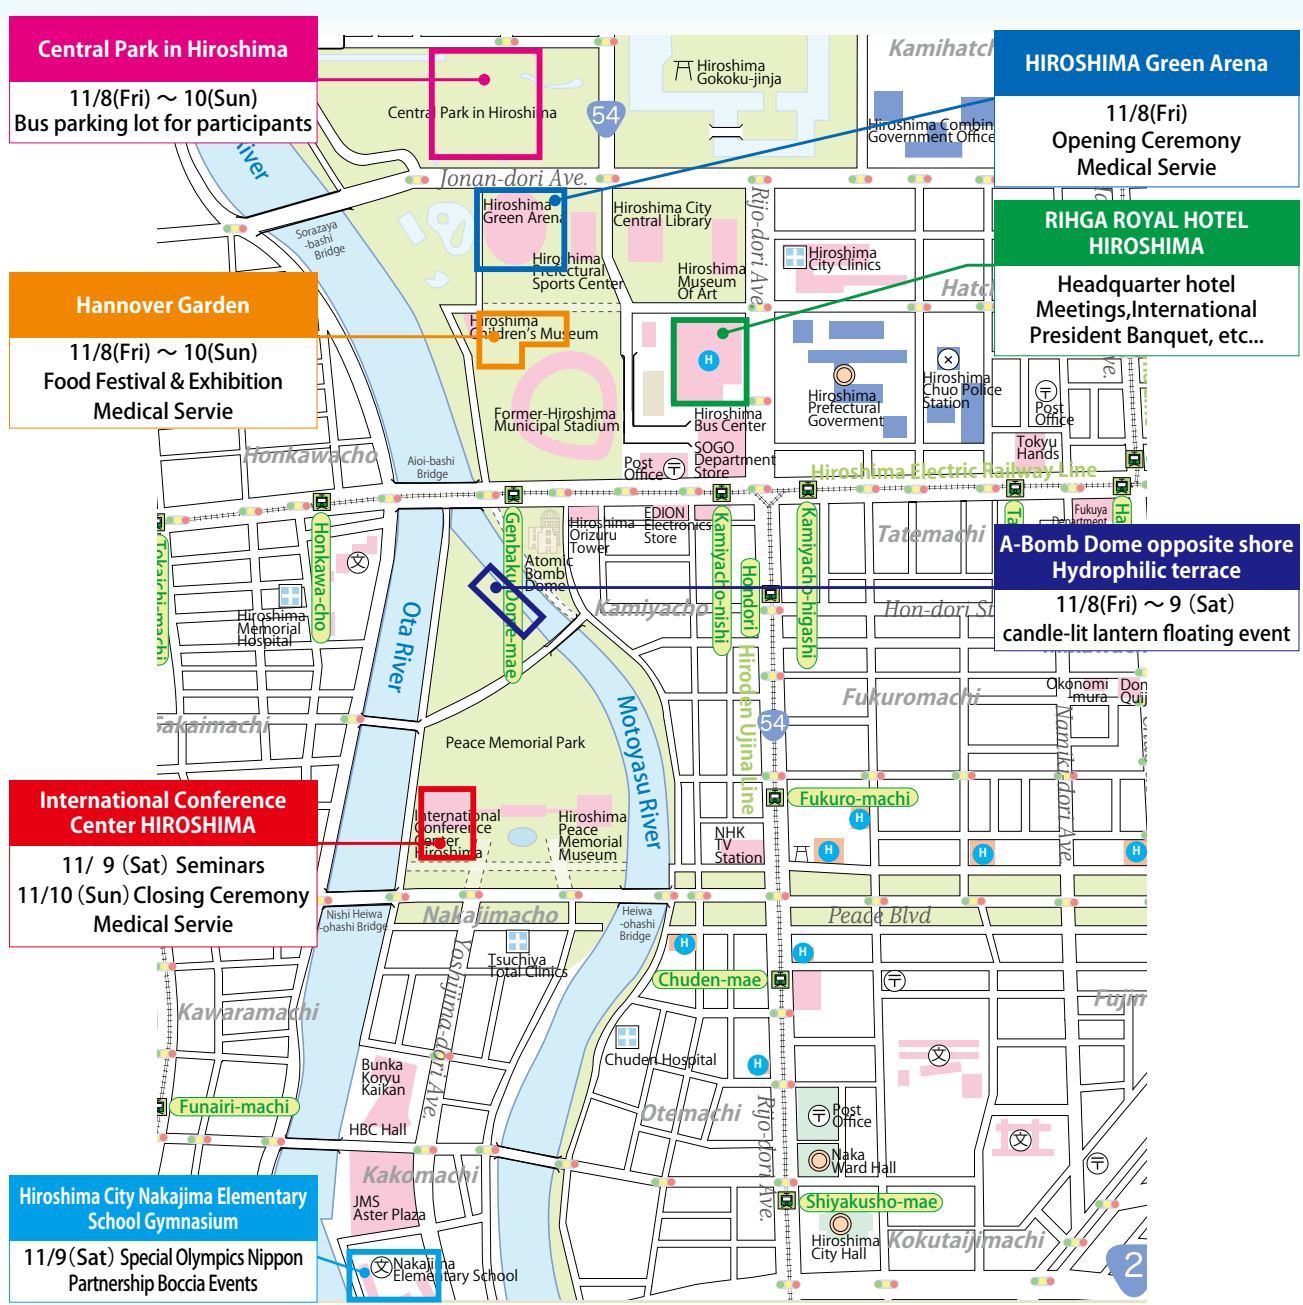

Access Map

Shuttle Bus Service

- JR Hiroshima station
- Hannover Garden
- Hiroshima Peace Memorial Park
- Central Park in Hiroshima
- Hiroshima City Nakajima Elementary school (Boccia Event)
- International Conference Center Hiroshima
- Hiroshima Peace Memorial Museum Parking

Shuttle buses operate from the locations listed above. Details are posted on the website.